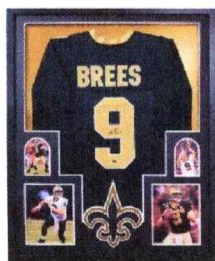

Pricing Information:

Jerseys - $280